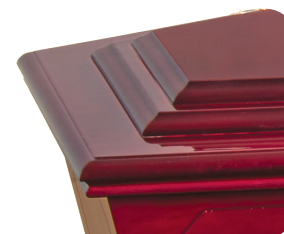

# Ashington Rosewood

*Fitted with 828 Gold round rosewood woodbar handles,  
26F Gold thumbscrews and escutcheons.*

The Ashington Rosewood is a sophisticated option featuring a gloss finish and crafted from timber veneered.

- Timber veneered
- Rosewood gloss finish
- Grooves on sides
- Moulding on base
- Double-raised lid

Rosewood finish

Double-raised lid

Sizes available: L x W x H (mm)

**1800x525x300**

Internal: 1845x525x297

External: 1978x585x322

*Colour and natural grain pattern can vary. MDF/plywood base. Handles and other hardware are for illustrative purposes only.*