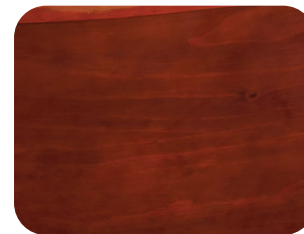

Ashcrest Rose Mahogany

*Fitted with 926 Silver square rose mahogany woodbar handles.
26F Silver thumbscrews and escutcheons.*

Ashcrest Rose Mahogany solid timber coffin is a symbol of timeless elegance and craftsmanship.

- Solid plantation pine
- Rose mahogany gloss finish
- Moulding on base
- Single-raised lid

Rose Mahogany finish

Single-raised lid

Sizes available: L x W x H (mm)

1800x525x325

Internal: 1835x535x320

External: 2014x630x369

1900x550x325

Internal: 1915x550x320

External: 2095x645x372

Colour and natural grain pattern can vary. MDF/plywood base. Handles and other hardware are for illustrative purposes only.