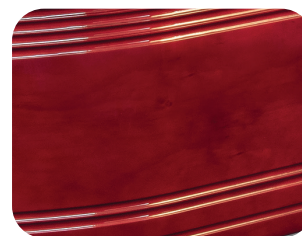

Ashfield Rosewood

Fitted with 929 Gold round rosewood woodbar handles.
26F Gold thumbscrews and escutcheons.

Ashfield Rosewood solid timber coffin is a symbol of timeless elegance and craftsmanship.

- Solid plantation pine
- Rosewood gloss finish
- Grooves on sides
- Flat lid with fielded edge

Rosewood finish

Flat lid

Sizes available: L x W x H (mm)

1800x525x325

Internal: 1835x535x320

External: 2014x630x369

1900x550x325

Internal: 1915x550x320

External: 2095x645x372

Colour and natural grain pattern can vary. MDF/plywood base. Handles and other hardware are for illustrative purposes only.