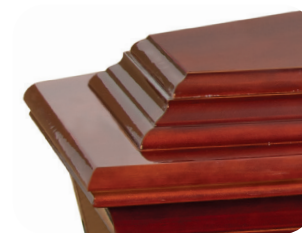

# Ashmead Cedar

Fitted with 929 Gold square cedar woodbar handles, 26F Gold thumbscrew and escutcheons.

Ashmead Cedar solid coffin is a symbol of timeless elegance and craftsmanship.

- Solid plantation pine
- Cedar gloss finish
- Scalloped corners
- Moulding on base
- Triple-raised lid

Cedar finish

Triple-raised lid

Sizes available: L x W x H (mm)

**1800x525x325**

Internal: 1835x535x320

External: 2014x630x369

*Colour and natural grain pattern can vary. MDF/plywood base. Handles and other hardware are for illustrative purposes only.*