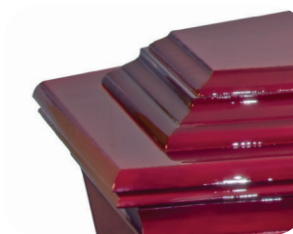

Ashmead Rosewood

Fitted with 929 Silver square rosewood woodbar handles, 26F Silver thumbscrew and escutcheons.

Ashmead Rosewood solid coffin is a symbol of timeless elegance and craftsmanship.

- Solid plantation pine
- Rosewood gloss finish
- Scalloped corners
- Moulding on base
- Triple-raised lid

Rosewood finish

Triple-raised lid

Sizes available: L x W x H (mm)

1800x525x325

Internal: 1835x535x320

External: 2014x630x369

1900x550x325

Internal: 1915x550x320

External: 2095x645x372

Colour and natural grain pattern can vary. MDF/plywood base. Handles and other hardware are for illustrative purposes only.