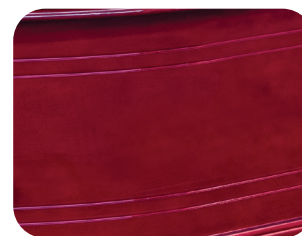

Ashwood Rosewood

Fitted with 929 Gold square rosewood woodbar handles.
26F Gold thumbscrews and escutcheons.

Ashwood Rosewood solid timber coffin a symbol of timeless elegance and craftsmanship.

- Solid plantation pine
- Rosewood gloss finish
- Grooves on sides
- Single-raised lid

Rosewood finish

Single-raised lid

Sizes available: L x W x H (mm)

1800x525x325

Internal: 1835x535x320

External: 2014x630x369

1900x550x325

Internal: 1915x550x320