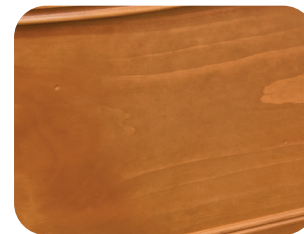

Ashwood Stressed Pine

*Fitted with 929 Gold round stressed pine woodbar handles.
26F Gold thumbscrews and escutcheons.*

Ashwood Stressed Pine solid timber coffin is a symbol of timeless elegance and craftsmanship.

- Solid plantation pine
- Stressed pine finish
- Matt finish
- Moulding on base
- Single-raised lid

Stressed pine finish

Single-raised lid

Sizes available: L x W x H (mm)

1800x525x325

Internal: 1835x535x320

External: 2014x630x369

Colour and natural grain pattern can vary. MDF/plywood base. Handles and other hardware are for illustrative purposes only.