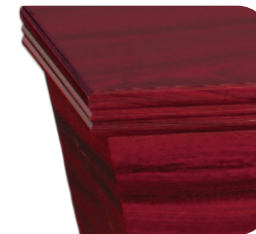

# Ashmore Rosewood Sapele

*Fitted with 121 Silver handles,  
26F Silver thumbscrew and escutcheons.*

The Ashmore Rosewood Sapele flat lid gloss coffin is stylish and durable, with a smooth timber grain finish and a simple flat lid, it presents a classic appearance.

- Paper veneered MDF
- Rosewood over Sapele gloss finish
- Moulding on lid and base
- Flat lid

Rosewood sapele finish

Mouldings on lid and base

Sizes available: L x W x H (mm)

**1900x850x450**

Internal: 1920x845x450

External: 2095x918x482

**2100x750x450**

Internal: 1940x750x450

External: 2110x815x478

*Colour and natural grain pattern can vary. MDF/plywood base. Handles and other hardware are for illustrative purposes only.*