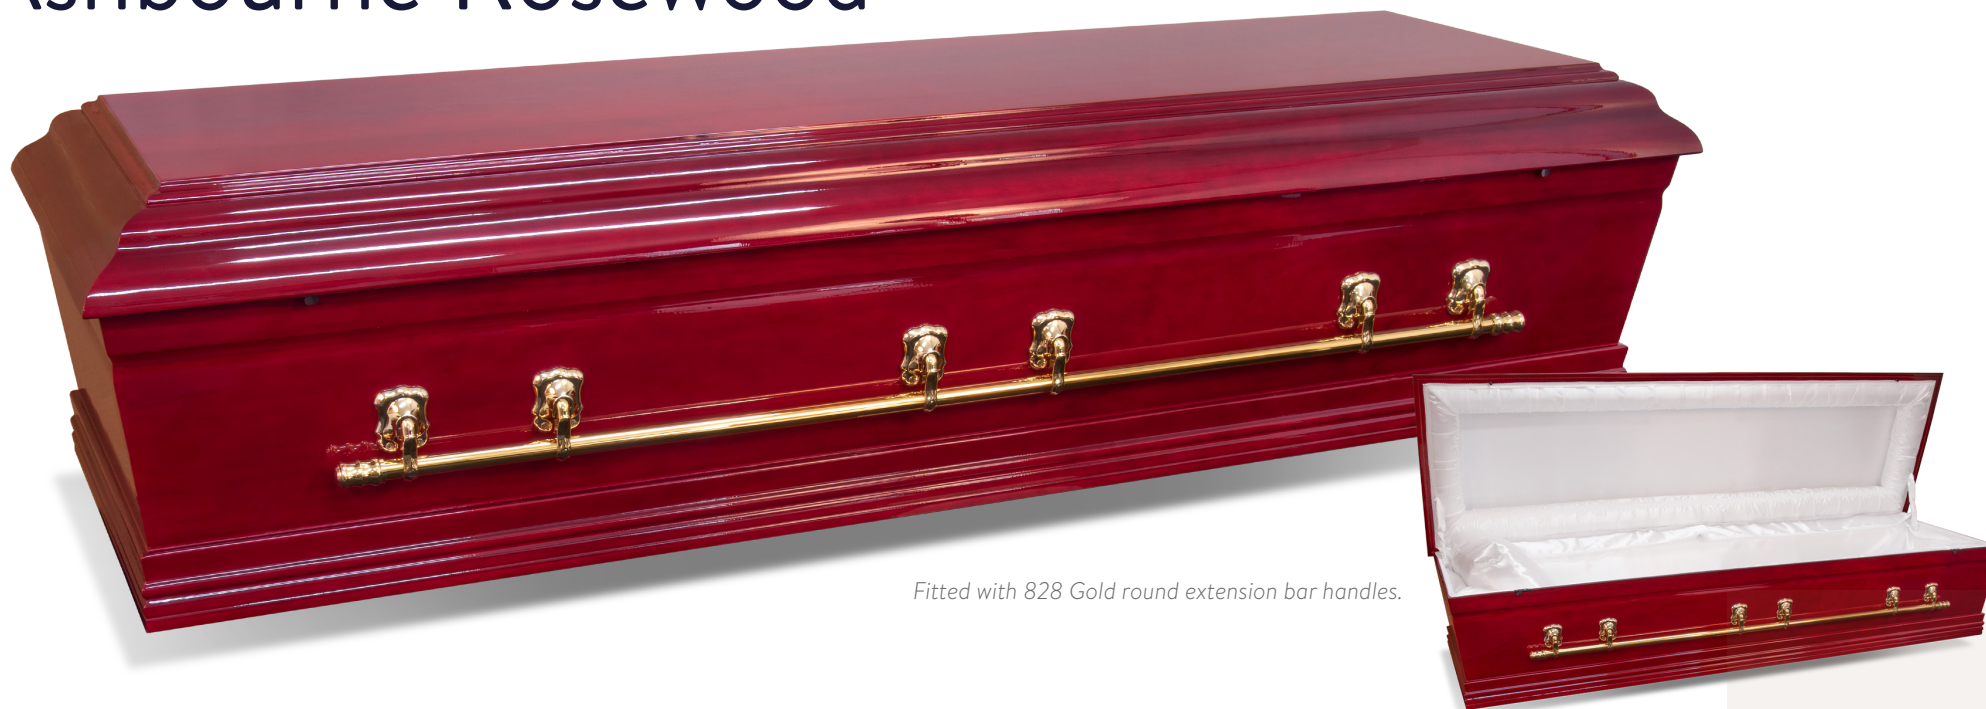

# Ashbourne Rosewood

*Fitted with 828 Gold round extension bar handles.*

Introducing the Ashbourne Rosewood gloss finish semi-domed lid casket – a sublime tribute to everlasting elegance.

- Solid plantation pine
- Rosewood gloss finish
- Semi-domed lid
- Satin drapery

Rosewood finish

Semi-domed lid

Size: L x W x H (mm)

Internal: 1900x510x330  
External: 2045x650x485

*Colour and natural grain pattern can vary. MDF/plywood base. Handles and other hardware are for illustrative purposes only.*