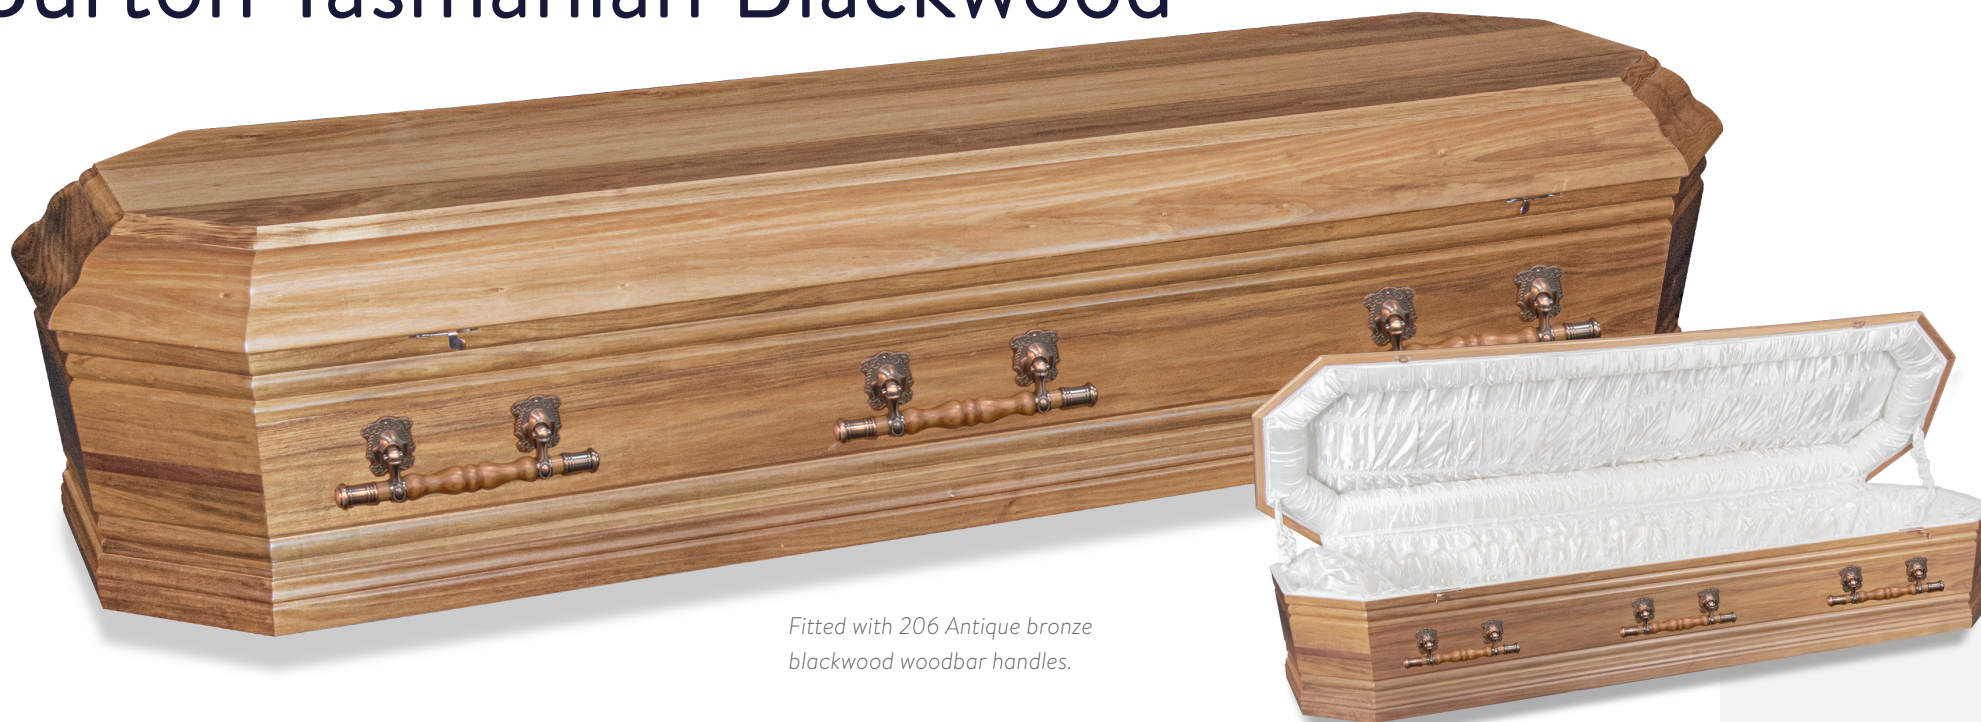

Burton Tasmanian Blackwood

Fitted with 206 Antique bronze blackwood woodbar handles.

Size: L x W x H (mm)

Internal: 2010x545x318

External: 2140x675x437

Introducing the Burton Tasmanian Blackwood full lid casket – a testament to the union of strength and natural splendor.

- Solid tasmanian blackwood
- Octagonal semi-domed lid
- Grooved lines on sides
- Satin drapery

Tasmanian blackwood finish

Semi-domed lid

Colour and natural grain pattern can vary. MDF/plywood base. Handles and other hardware are for illustrative purposes only.