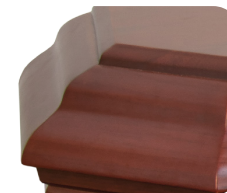

# Burton Solid Cedar Satin

*Fitted with 206 Silver cedar woodbar handles.*

Introducing the Burton Solid Cedar Satin full lid semi-domed lid casket – a harmonious blend of strength and grace.

- Solid cedar
- Satin finish
- Octagonal semi-domed lid
- Grooved lines on sides
- Satin drapery
- Full lid

Solid cedar finish

Semi-domed lid

*Colour and natural grain pattern can vary. MDF/plywood base. Handles and other hardware are for illustrative purposes only.*

Size: L x W x H (mm)

Internal: 2010x545x318

External: 2140x675x437